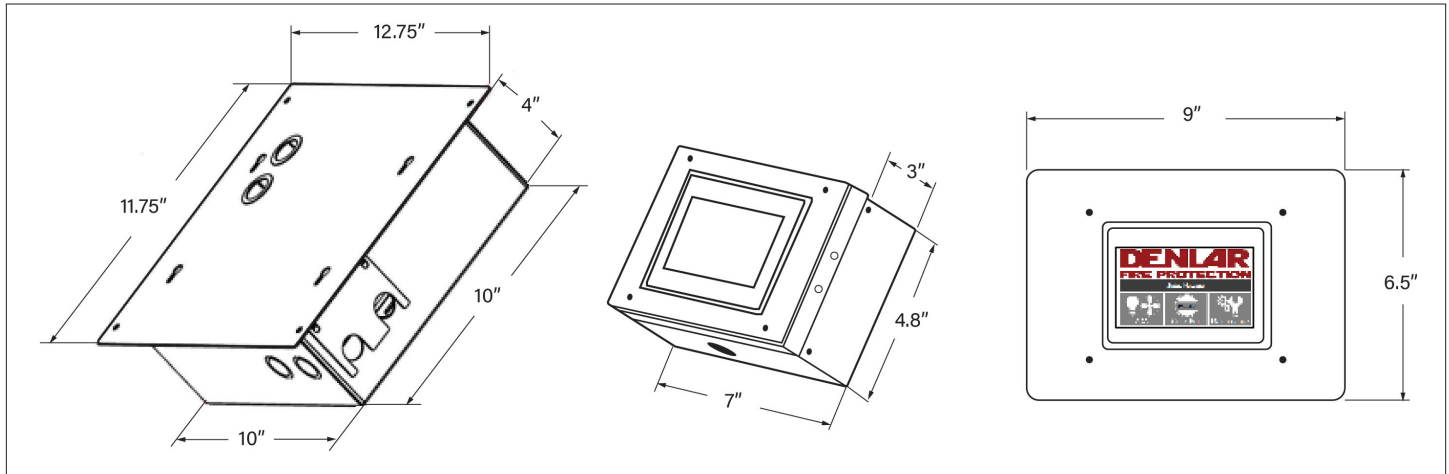

CLOCKBOX PRO™: -CLBX-PRO

SPECIFICATIONS

Mounting	Surface Mount or Flush Mount
Weight	18 lbs
Voltage	120 VAC
Phase	1
Frequency	60 Hz
Breaker Size (Amps)	15 A
Operating Current (Amps)	0.1 A
Fuse (Amps)	1 A
Output Current Maximum (Amps)	10 A
Touch Screen Voltage	24 DC
Conduit	25 ft 16 mm Flexible ENT Conduit

UNIT DIMENSIONS

CLOCKBOX PRO™: -CLBX-PRO

SCHEMATIC